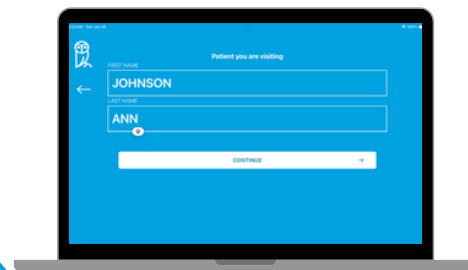

Customized Workflows Available

Background Check Options

- Child predator lookup
  - External and local databases for Persons of Interest
- Know **WHO** and **WHAT** they have with combined VMS and WDS